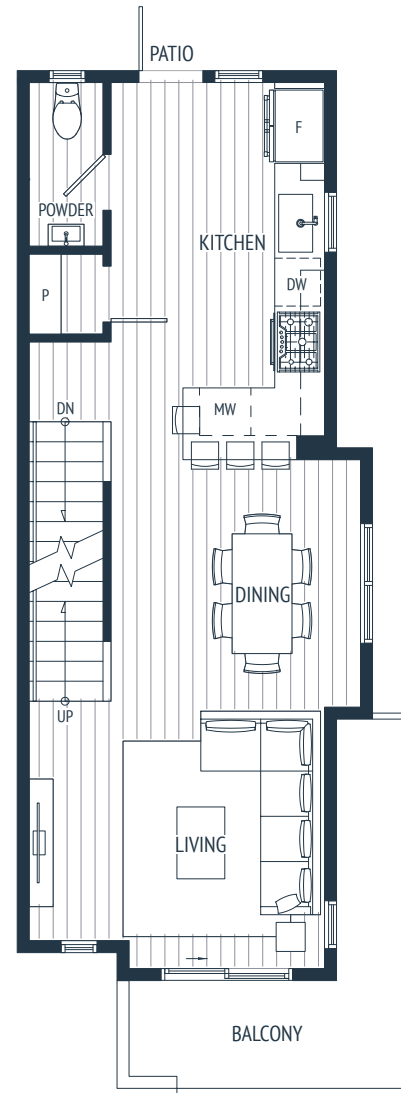

# Unit D1

2 Bed + Flex + 2.5 Bath

Interior – 1,262 sq. ft.

Exterior – 475-960 sq. ft.

Air Conditioning condenser unit may be located on the balcony, deck, patio or directly adjacent to the home. Please speak with sales representative for further information.

**terrayne**  
AT BURKE  
MOUNTAIN

LOWER LEVEL

MAIN LEVEL

UPPER LEVEL