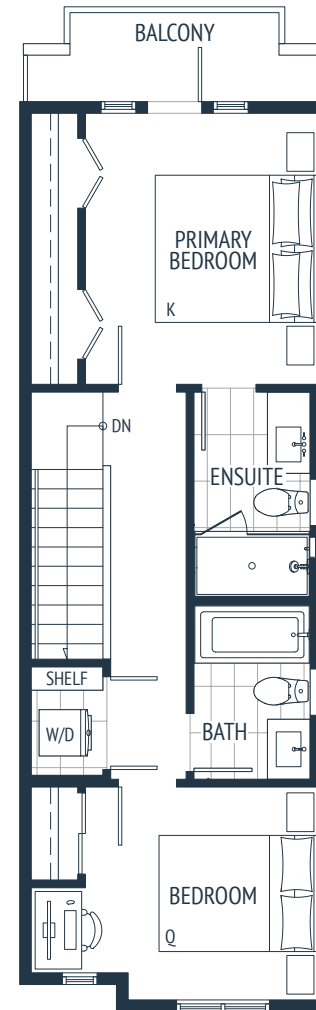

# Unit D1

2 Bed + Flex + 2.5 Bath

Interior – 1,262 sq. ft.

Exterior – 475-960 sq. ft.

Air Conditioning condenser unit may be located on the balcony, deck, patio or directly adjacent to the home. Please speak with sales representative for further information.

**terrayne**  
AT BURKE  
MOUNTAIN

LOWER LEVEL

MAIN LEVEL

UPPER LEVEL