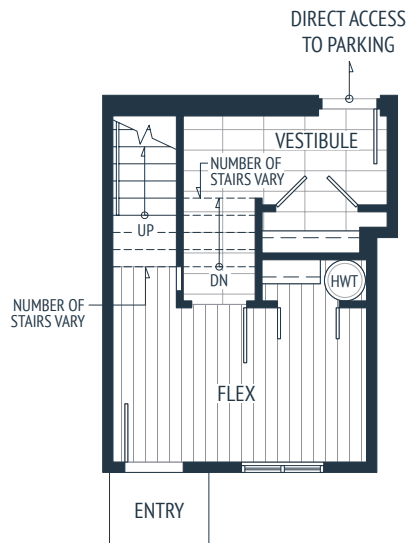

# Unit D1

2 Bed + Flex + 2.5 Bath

Interior – 1,262 sq. ft.

Exterior – 475-960 sq. ft.

Air Conditioning condenser unit may be located on the balcony, deck, patio or directly adjacent to the home. Please speak with sales representative for further information.

**terrayne**  
AT BURKE  
MOUNTAIN

LOWER LEVEL

MAIN LEVEL

UPPER LEVEL