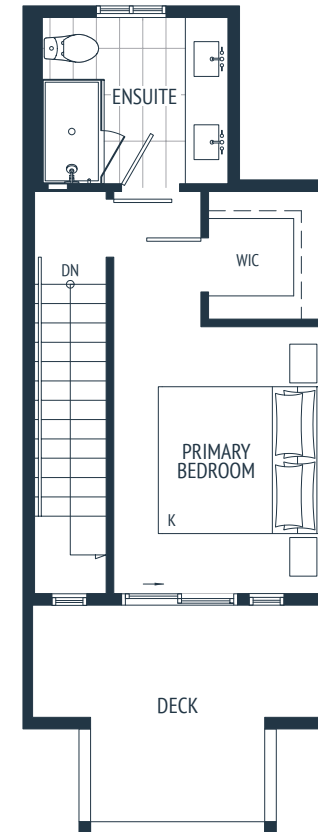

Unit Ca

3 Bed + 2.5 Bath

Interior – 1,323 sq. ft.

Exterior – 423-524 sq. ft.

Air Conditioning condenser unit may be located on the balcony, deck, patio or directly adjacent to the home. Please speak with sales representative for further information.

terrayne
AT BURKE
MOUNTAIN

LOWER LEVEL

MAIN LEVEL

UPPER LEVEL