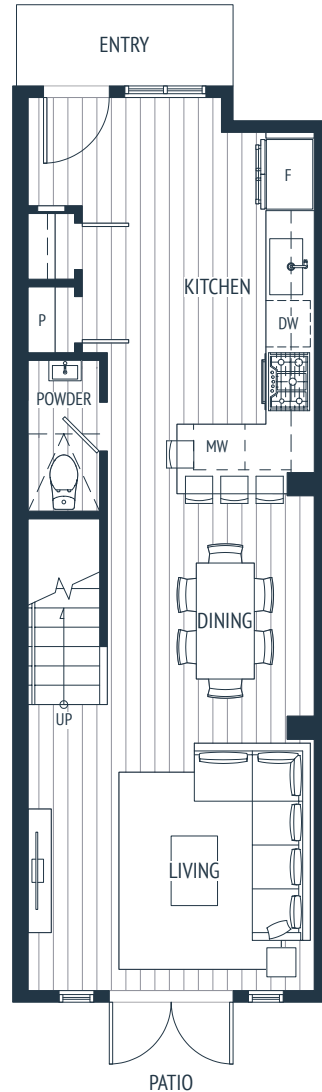

Unit Ca

3 Bed + 2.5 Bath

Interior – 1,323 sq. ft.

Exterior – 423-524 sq. ft.

Air Conditioning condenser unit may be located on the balcony, deck, patio or directly adjacent to the home. Please speak with sales representative for further information.

terrayne
AT BURKE
MOUNTAIN

LOWER LEVEL

MAIN LEVEL

UPPER LEVEL