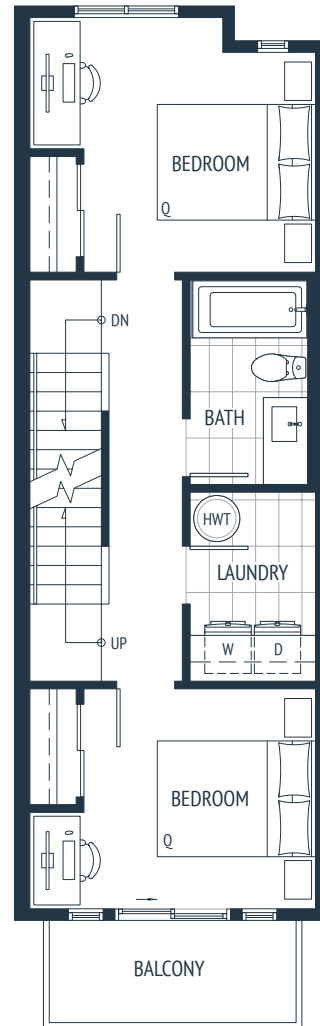

Unit Ca

3 Bed + 2.5 Bath

Interior – 1,323 sq. ft.

Exterior – 423-524 sq. ft.

Air Conditioning condenser unit may be located on the balcony, deck, patio or directly adjacent to the home. Please speak with sales representative for further information.

terrayne
AT BURKE
MOUNTAIN

LOWER LEVEL

MAIN LEVEL

UPPER LEVEL