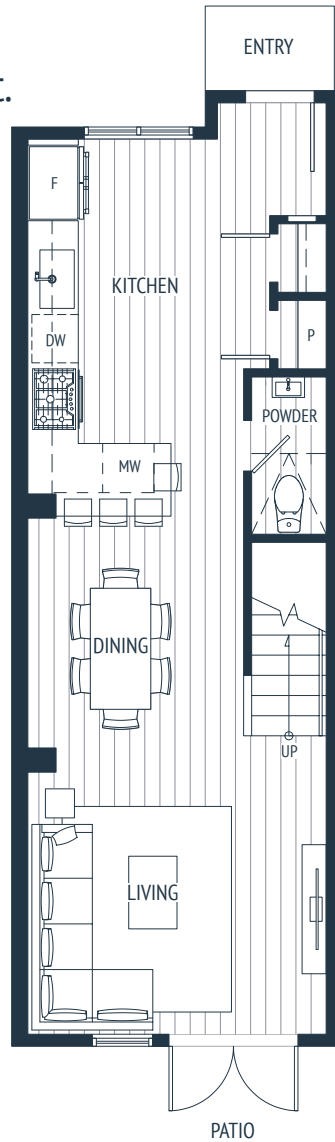

Unit C

3 Bed + 2.5 Bath

Interior – 1,310 sq. ft.

Exterior – 437-763 sq. ft.

Air Conditioning condenser unit may be located on the balcony, deck, patio or directly adjacent to the home. Please speak with sales representative for further information.

terrayne
AT BURKE
MOUNTAIN

LOWER LEVEL

MAIN LEVEL

UPPER LEVEL