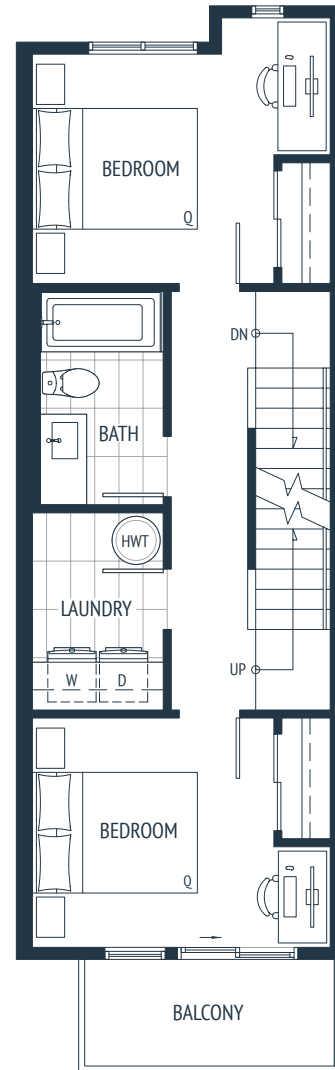

Unit C

3 Bed + 2.5 Bath

Interior – 1,310 sq. ft.

Exterior – 437-763 sq. ft.

Air Conditioning condenser unit may be located on the balcony, deck, patio or directly adjacent to the home. Please speak with sales representative for further information.

terrayne
AT BURKE
MOUNTAIN

LOWER LEVEL

MAIN LEVEL

UPPER LEVEL