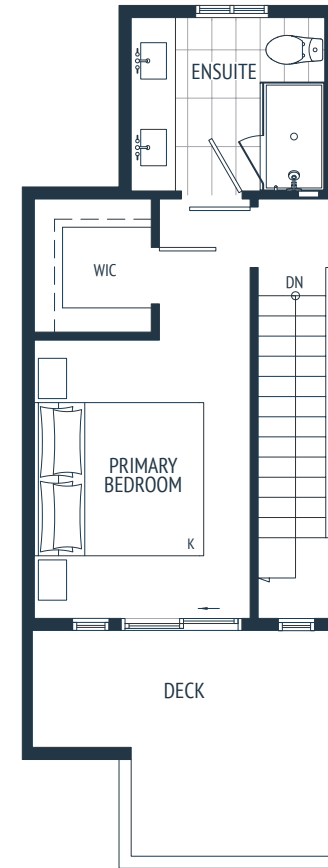

Unit C

3 Bed + 2.5 Bath

Interior – 1,310 sq. ft.

Exterior – 437-763 sq. ft.

Air Conditioning condenser unit may be located on the balcony, deck, patio or directly adjacent to the home. Please speak with sales representative for further information.

terrayne
AT BURKE
MOUNTAIN

LOWER LEVEL

MAIN LEVEL

UPPER LEVEL