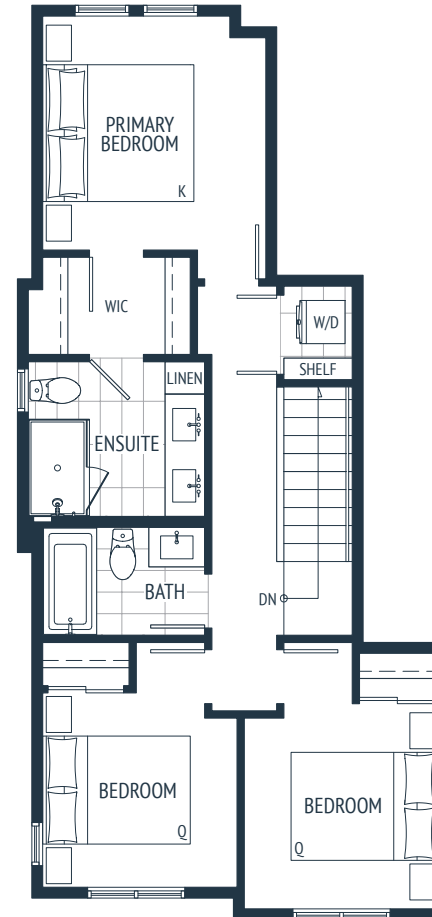

Unit Ala

3 Bed + 2.5 Bath

Interior – 1,257 sq. ft.

Exterior – 464-506 sq. ft.

Air Conditioning condenser unit may be located on the balcony, deck, patio or directly adjacent to the home. Please speak with sales representative for further information.

terrayne
AT BURKE
MOUNTAIN

MAIN LEVEL

UPPER LEVEL