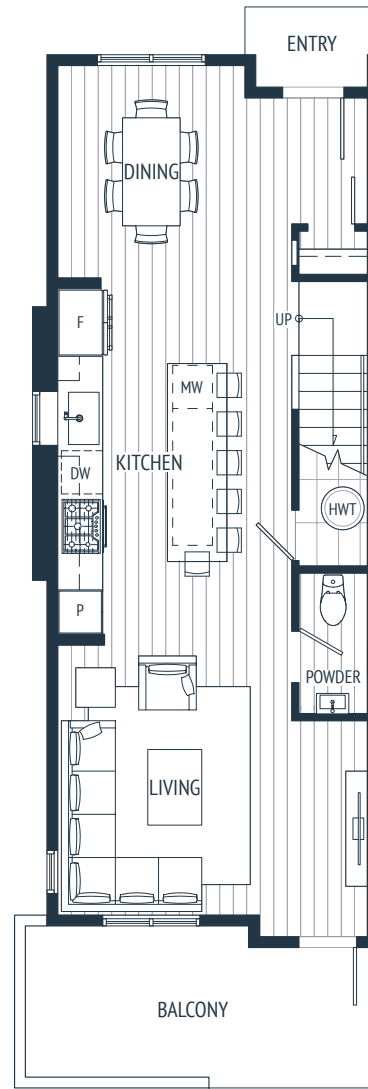

Unit Ala

3 Bed + 2.5 Bath

Interior – 1,257 sq. ft.

Exterior – 464-506 sq. ft.

Air Conditioning condenser unit may be located on the balcony, deck, patio or directly adjacent to the home. Please speak with sales representative for further information.

terrayne
AT BURKE
MOUNTAIN

MAIN LEVEL

UPPER LEVEL