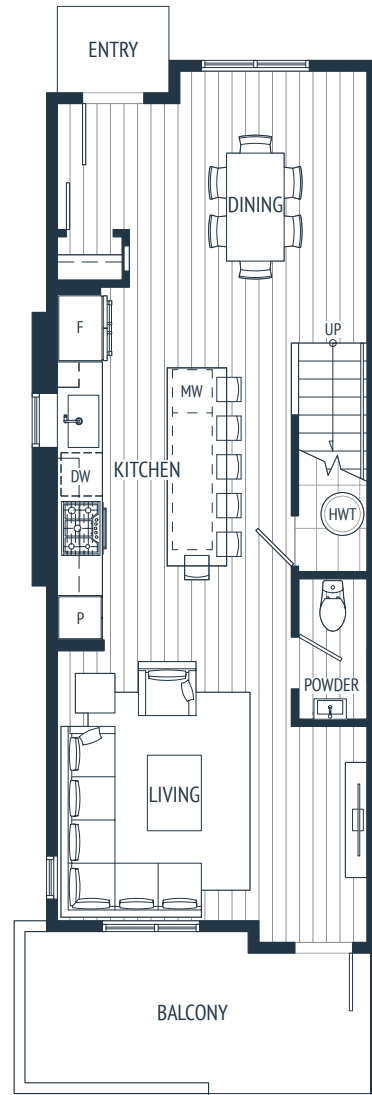

Unit A1

3 Bed + 2.5 Bath

Interior – 1,250 sq. ft.

Exterior – 419-602 sq. ft.

Air Conditioning condenser unit may be located on the balcony, deck, patio or directly adjacent to the home. Please speak with sales representative for further information.

terrayne
AT BURKE
MOUNTAIN

MAIN LEVEL

UPPER LEVEL