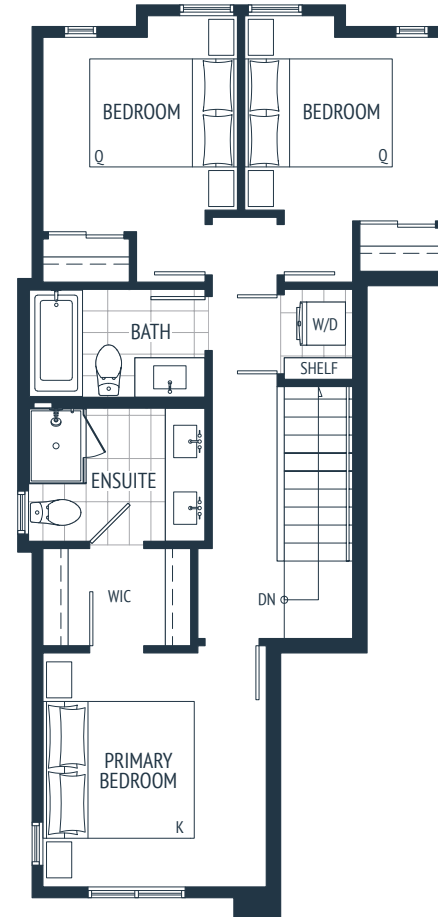

Unit A1

3 Bed + 2.5 Bath

Interior – 1,250 sq. ft.

Exterior – 419-602 sq. ft.

Air Conditioning condenser unit may be located on the balcony, deck, patio or directly adjacent to the home. Please speak with sales representative for further information.

terrayne
AT BURKE
MOUNTAIN

MAIN LEVEL

UPPER LEVEL